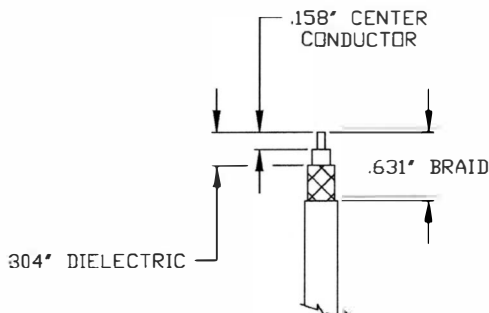

Mounting

Drill a 7/8" diameter hole in desired location. Insert mount base thru hole. Place o-ring into threaded mount ring and thread onto mount base. Tighten mount ring using flats until secure.

Attach Connector

Cut cable to desired length and attach BNC connector with insulation sleeve.

FIXED NMO MOUNT SUPPLIED WITH 17' OF RG-58A/U CABLE AND A BNC PLUG NOT ATTACHED
 RAMI PART NUMBER AV-7-3F

RECOMMENDED CABLE STRIPPING DIMENSIONS