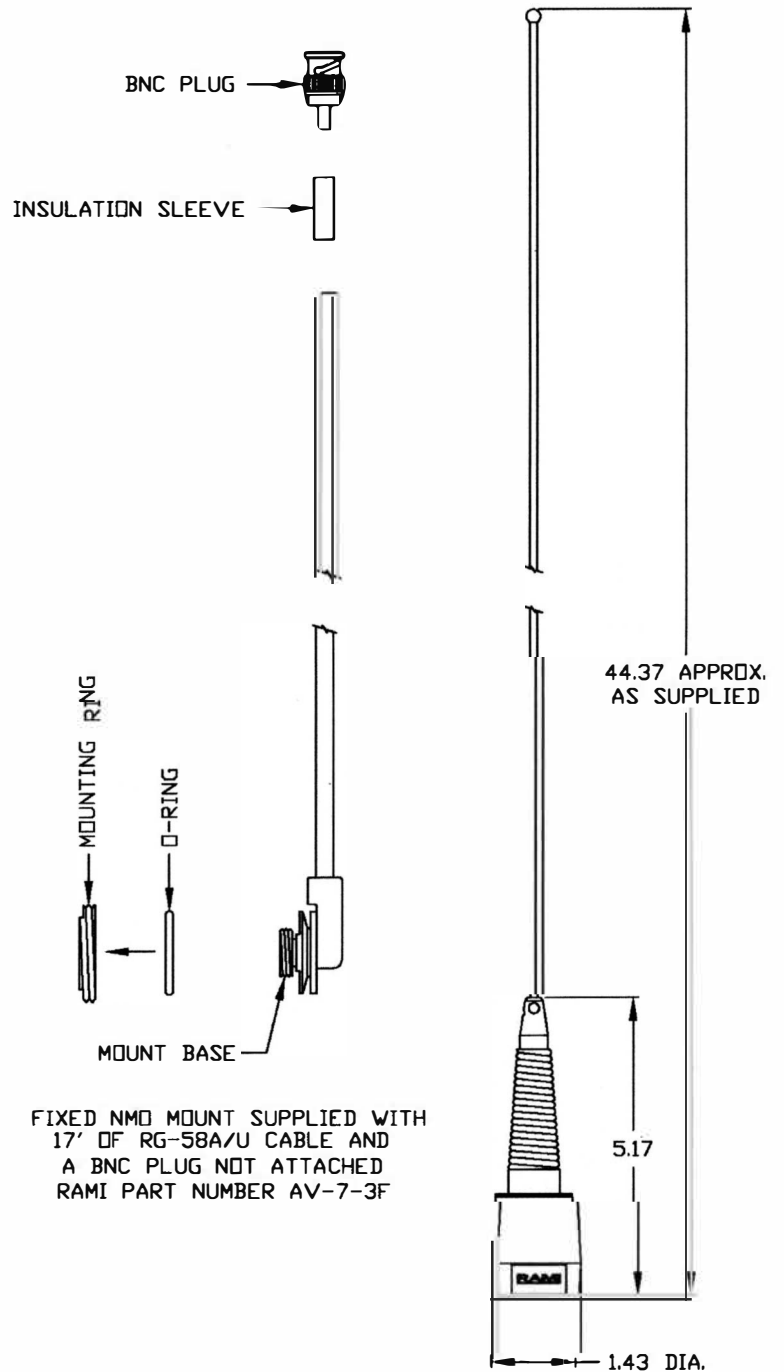

Installation Location

For maximum performance, the antenna should be mounted in the center of the vehicle roof.
 For satisfactory performance, the antenna can be mounted on the vehicle fender or trunk deck.

Mounting

Drill a 7/8" diameter hole in desired location. Insert mount base thru hole. Place o-ring into threaded mount ring and thread onto mount base. Tighten mount ring using flats until secure.

Attach Connector

Cut cable to desired length and attach BNC connector with insulation sleeve.

FIXED NMO MOUNT SUPPLIED WITH 17' OF RG-58A/U CABLE AND A BNC PLUG NOT ATTACHED
 RAMI PART NUMBER AV-7-3F

RECOMMENDED CABLE STRIPPING DIMENSIONS