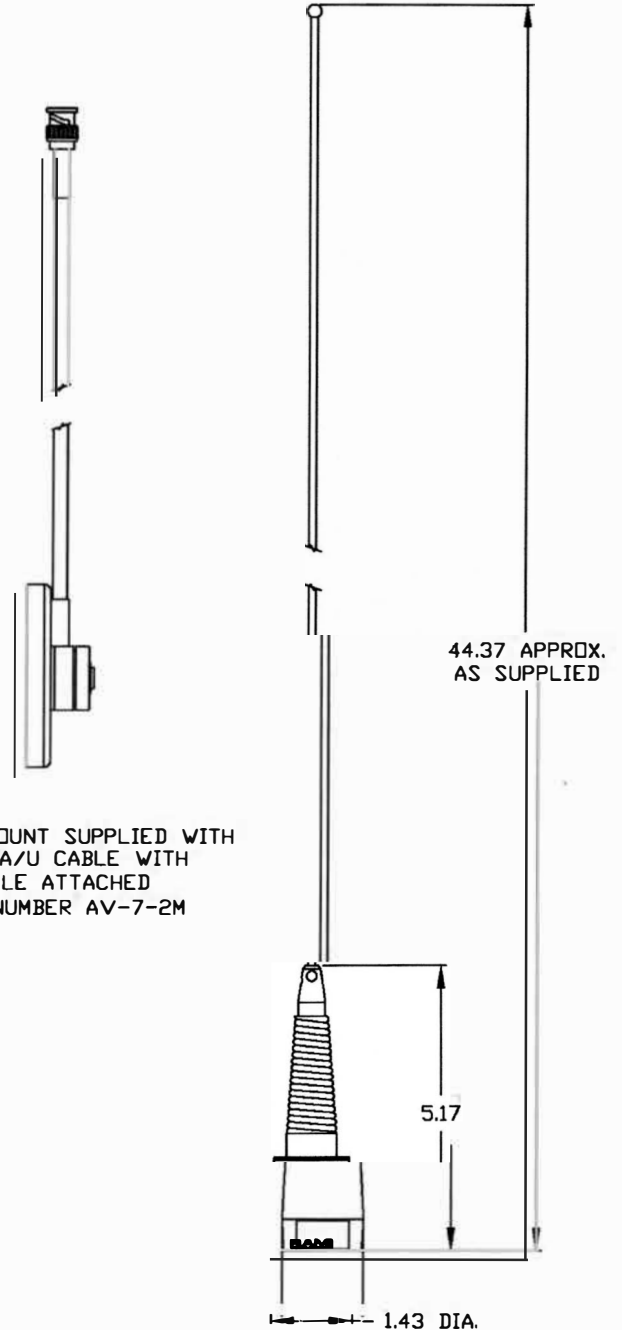

Installation Location

For maximum performance, the antenna should be placed in the center of the vehicle roof.
For satisfactory performance, the antenna can be placed on the vehicle fender or trunk deck.

MAGNETIC NMO MOUNT SUPPLIED WITH
12' OF RG-58A/U CABLE WITH
A BNC MALE ATTACHED
RAMI PART NUMBER AV-7-2M

VHF WIDEBAND MOBILE ANTENNA
RAMI PART NUMBER AV-7-1A