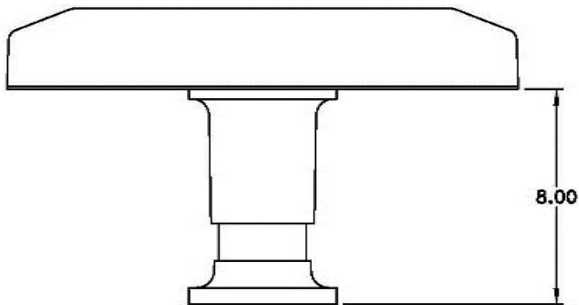

OPTIONAL MOUNTING PATTERNS PROVIDED

RAMI8712 SHOWN ON RAMI 8" RISER
RISERS ARE AVAILABLE IN SEVERAL HEIGHT
AND ARE SOLD SEPERATELY

PRODUCT DESCRIPTION

Part Number	RAMI8712
NSN	N/A
Market	Military - Rugged

RAMI's Low Profile SATCOM Antenna is designed for applications where a direct roof mount is not available. It does not require a metal ground plane. This is an extremely rugged Right Hand Circularly Polarized (RHCP) antenna designed for tactical vehicles for on-the-move (OTM) applications. The antenna has the Frequency coverage to support both Legacy and MUOS UHF communication needs and can cover the entire hemispherical Field of View (FOV) with a single port which eliminates the need to switch between high and low angles. The antenna will interface with a standard NATO mount.