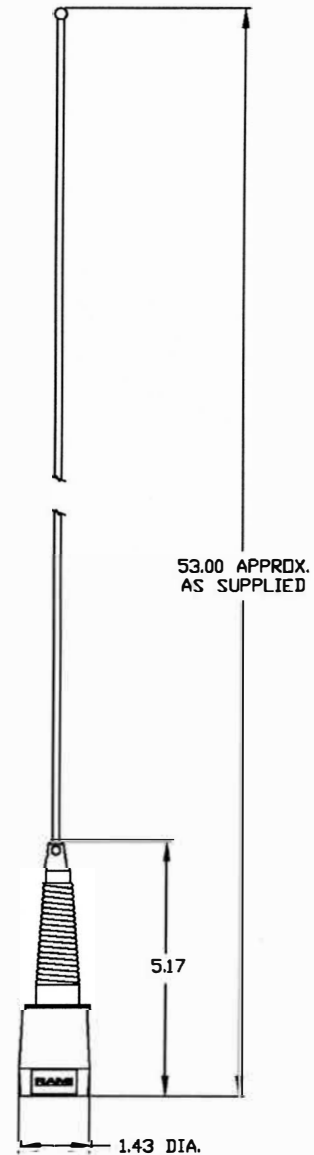

RAMI, Inc.
Grand Haven, MI 49417
(616) 842-9450
www.rami.com

AV-7M, Magnetic Mount
AV-7F, Fixed Mount
VHF Wideband Mobile Antenna
Frequency Range: 118-137 MHz

The antenna is supplied ready for use at the aircraft COM band frequencies of 118-137 MHz

Installation Location

For maximum performance, the antenna should be placed or mounted in the center of the vehicle roof.
For satisfactory performance, the antenna can be placed or mounted on the vehicle fender or trunk deck.

FIXED NMO MOUNT SUPPLIED WITH
17' OF RG-58A/U CABLE WITH A BNC MALE ATTACHED

MAGNETIC MOUNT SUPPLIED WITH
12' OF RG-58A/U CABLE WITH A BNC MALE ATTACHED