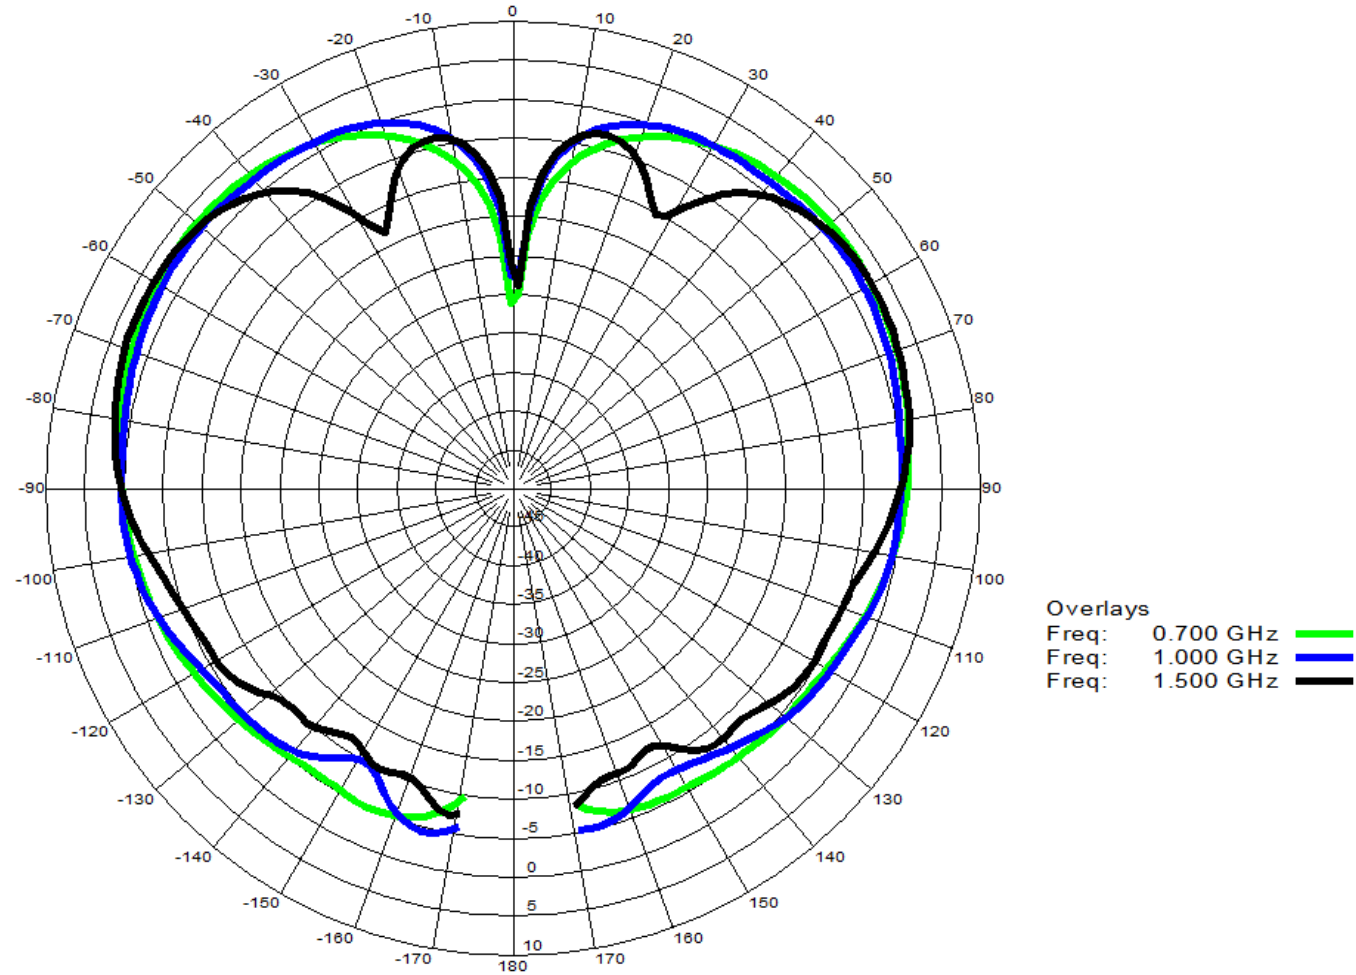

# RAMI AV-265 Electrical Data

WARNING: RF SHOCK  
DO NOT TOUCH  
DURING RADIO  
TRANSMISSION

WARNING: RF SHOCK  
DO NOT TOUCH  
DURING RADIO  
TRANSMISSION

# AV-265 VSWR

# AV-265 700-1500 MHz Patterns

# AV-265 2000-3000 MHz Patterns