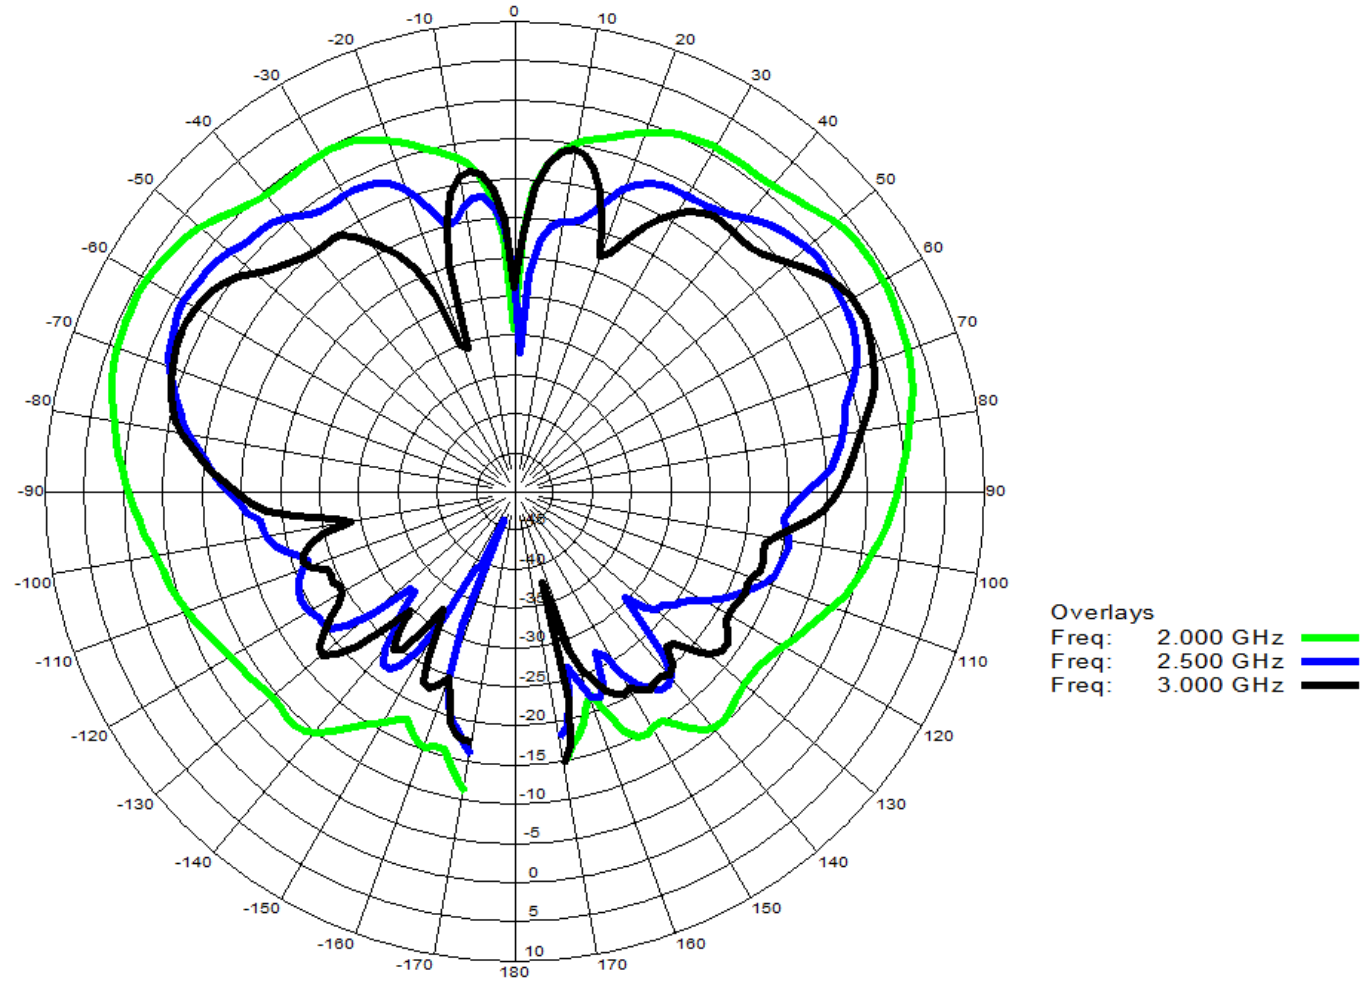

# RAMI AV-265 Electrical Data

WARNING: RF SHOCK  
DO NOT TOUCH  
DURING RADIO  
TRANSMISSION

WARNING: RF SHOCK  
DO NOT TOUCH  
DURING RADIO  
TRANSMISSION

# AV-265 VSWR

# AV-265 700-1500 MHz Patterns

# AV-265 2000-3000 MHz Patterns