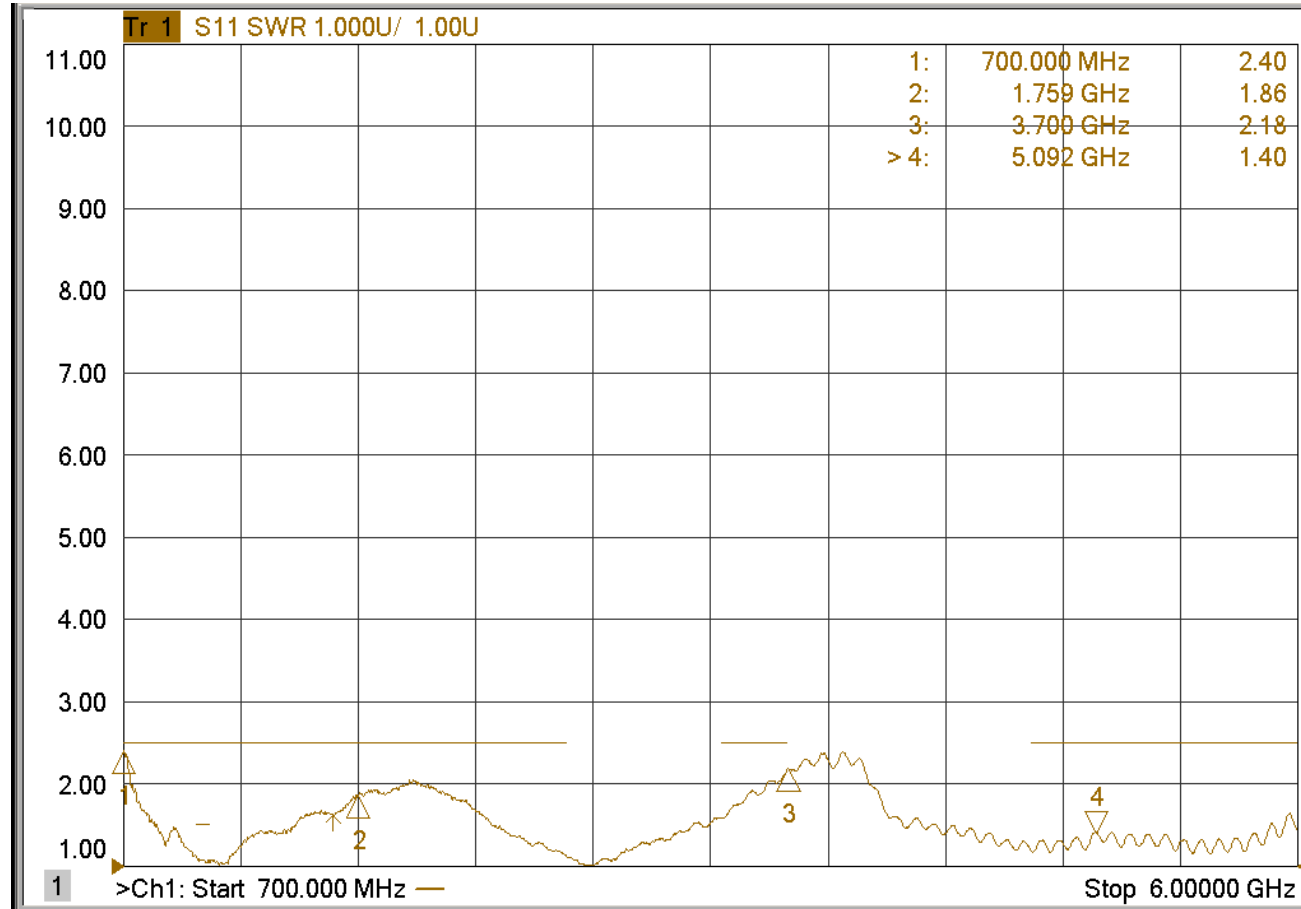

# RAMI AV-265 Electrical Data

WARNING: RF SHOCK  
DO NOT TOUCH  
DURING RADIO  
TRANSMISSION

WARNING: RF SHOCK  
DO NOT TOUCH  
DURING RADIO  
TRANSMISSION

# AV-265 VSWR

# AV-265 700-1500 MHz Patterns

# AV-265 2000-3000 MHz Patterns